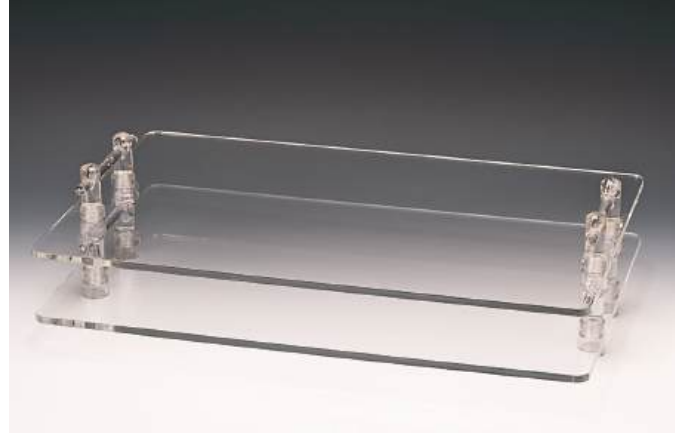

ZCP 584
AKRİLİK TEŞHİR STANDI / DİKDÖRTGEN
ACRYLIC DISPLAY STAND / RECTANGULAR
60 X 40 cm