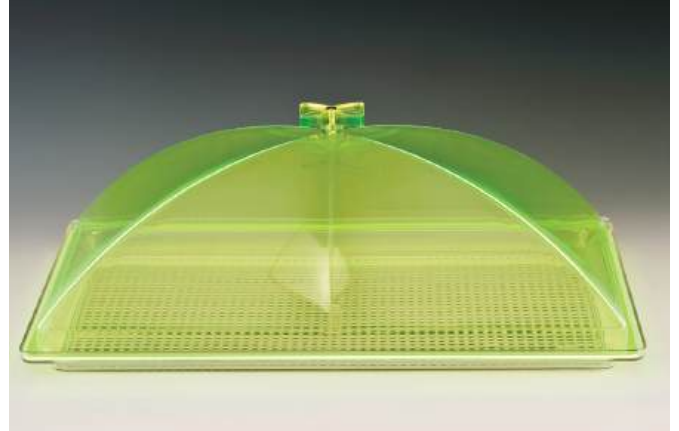

ZCP 375 - Y
POLYCARBONAT TEPİLİ, AKRİLİK KAPAKLI MUHAFAZA KABI / BÜYÜK
STORAGE CUP WITH ACRYLIC COVER AND POLYCARBONATE TRAY / BIG
35 X 55 cm